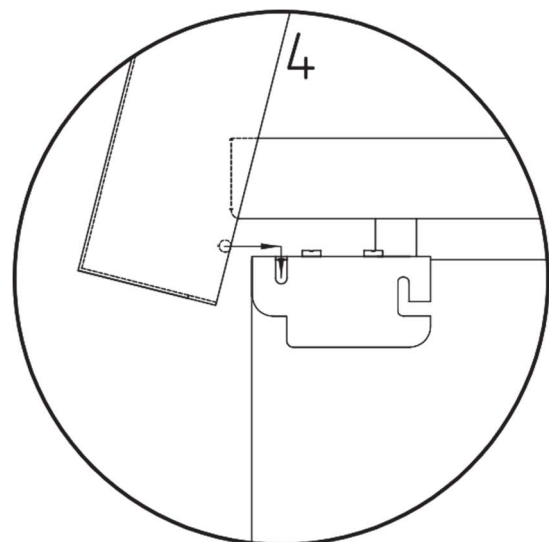

CARBON ROLLED STEEL PLATE

USER MANUAL FOR INSTALLING THE SILVER RANGE COVER

ENAMELLED CAST IRON PLATE

USER MANUAL FOR INSTALLING THE SILVER RANGE COVER