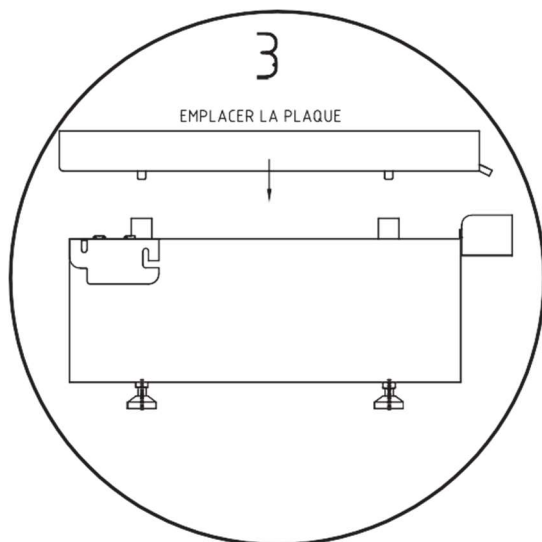

CARBON ROLLED STEEL PLATE

USER MANUAL FOR INSTALLING THE SILVER RANGE COVER

ENAMELLED CAST IRON PLATE

USER MANUAL FOR INSTALLING THE SILVER RANGE COVER