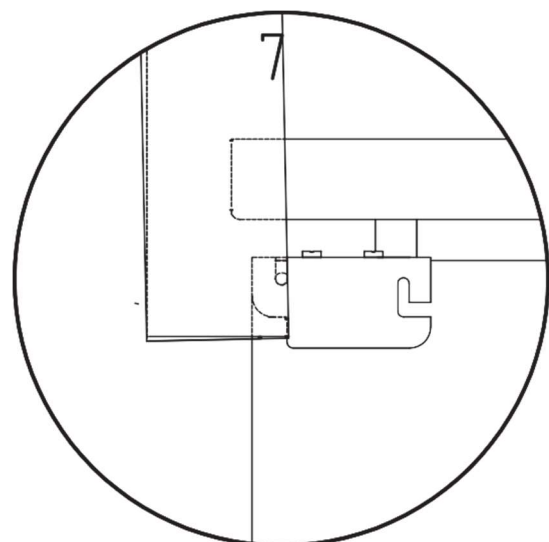

CARBON ROLLED STEEL PLATE

USER MANUAL FOR INSTALLING THE SILVER RANGE COVER

ENAMELLED CAST IRON PLATE

USER MANUAL FOR INSTALLING THE SILVER RANGE COVER