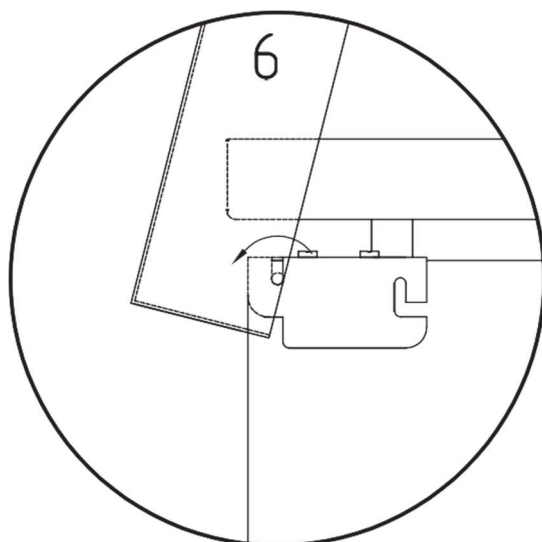

CARBON ROLLED STEEL PLATE

USER MANUAL FOR INSTALLING THE SILVER RANGE COVER

ENAMELLED CAST IRON PLATE

USER MANUAL FOR INSTALLING THE SILVER RANGE COVER